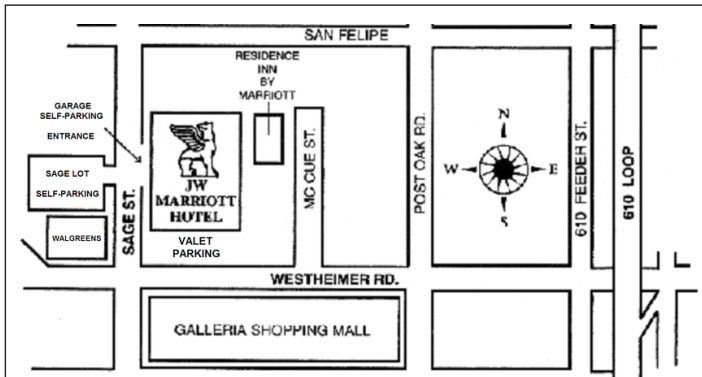

Hotel Information

Hotel Information

JW Marriott Houston Galleria
5150 Westheimer Road
Houston, TX 77056
(713) 961-1500

Check-in: 4:00 pm
Check-out: Noon

Parking

Daily and overnight parking is available to IPAA conference attendees at the following rates:

Daily Self-Parking (entrance on Sage Street)	0-2 hours
$10.00 Taxes not included	
2-6 hours	$14.00
6-12 hours	$19.00
12 hours-Overnight	$25.00

Fully automated parking system. Pay stations located on Lower and Upper parking.

Valet (located at the front entrance on Westheimer)

Daily: $25.00 ($31 for oversized vehicles)

Overnight: $39.00 ($45 for oversized vehicles)