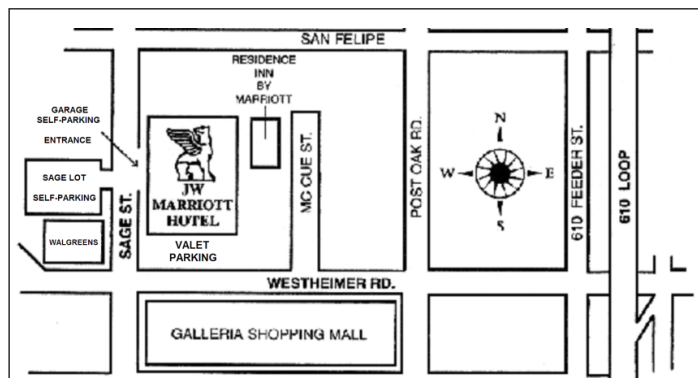

CO-CHAIRS | **CHRISTINA KITCHENS**, MANAGING DIRECTOR—GROUP HEAD OF NATIONAL ENERGY FINANCE, EAST WEST BANK
GYSLE SHELLUM, FORMER CFO, PDC ENERGY, INC. (RETIRED)

Discounted Hotel Room Rate

A block of rooms at the **JW Marriott Houston Galleria** has been set aside for IPAA attendees at a discounted rate of $199 per night. Secure your reservations [online](#), or by calling the hotel directly at **(800) 228-9290** prior to Friday, January 13, 2017. After this date, reservations will be accepted on a space/ rate availability basis. Be sure to identify yourself as an IPAA conference attendee. An early departure fee of $75 will apply if an attendee departs before the confirmed checkout date.

Hotel Information

JW Marriott Houston Galleria
Houston, TX 77056
(713) 961-1500

Check-in: 4:00 pm
Check-out: Noon

Parking

Daily and overnight parking is available to IPAA conference attendees at the following rates:

Garage and Sage Lot Self Parking (entrance on Sage Street)

0-2 hours	$8.00	<i>Taxes not included</i>
2-6 hours	$12.00	
6-12 hours	$17.00	
12 hours-Overnight	$24.00	

Fully automated parking system. Pay stations located on Lower and Upper parking.

Valet (located at the front entrance on Westheimer)

Daily: $20.00 *Inclusive of taxes*
Overnight: $33.00