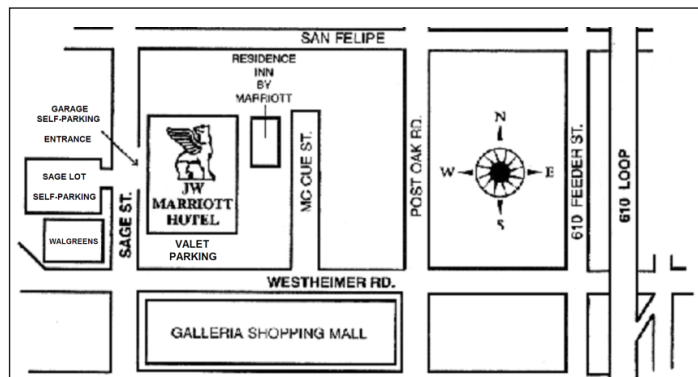

Hotel Information

Hotel Information

JW Marriott Houston Galleria
5150 Westheimer Road
Houston, TX 77056
(713) 961-1500

Check-in: 4:00 pm
Check-out: Noon

Parking

Daily and overnight parking is available to IPAA conference attendees at the following rates:

Garage and Sage Lot Self Parking (entrance on Sage Street)

0-2 hours	$8.00	Taxes not included
2-6 hours	$12.00	
6-12 hours	$17.00	
12 hours-Overnight	$24.00	

Fully automated parking system. Pay stations located on Lower and Upper parking.

Valet (located at the front entrance on Westheimer)

Daily: $20.00 Inclusive of taxes
Overnight: $33.00